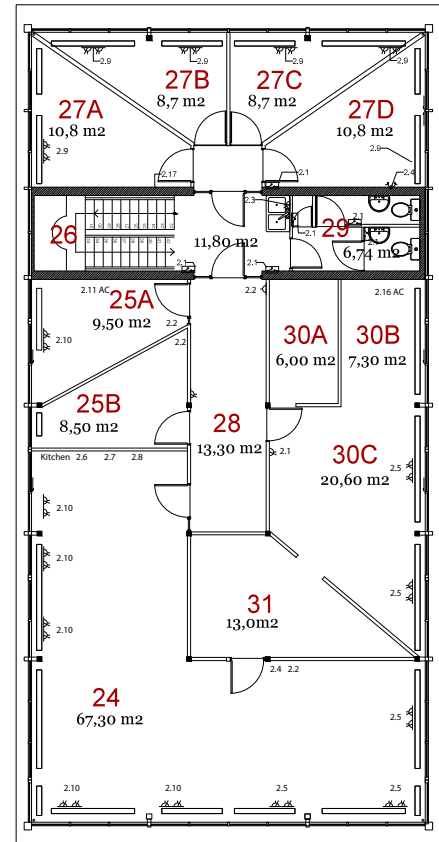

26  
24  
22  
20  
18  
16  
14  
12  
10  
8  
6  
4  
2  
0

13  
12  
11  
10  
9  
8  
7  
6  
5  
4  
3  
2  
1  
0

- Symbols**
- ⌘ Double socket
  - ▽ Single socket
  - Heater
  - ⎓ Light switch
  - ⌘ Window dimmer

First Floor

- Symbols**
- ⌘ Double socket
  - ▽ Single socket
  - Heater
  - ⎓ Light switch
  - ⌘ Window dimmer

Second Floor

page nr. **02**

Sockets plan of Main Building and Portacabin

Scale  
1:200

Date  
05.02.2015