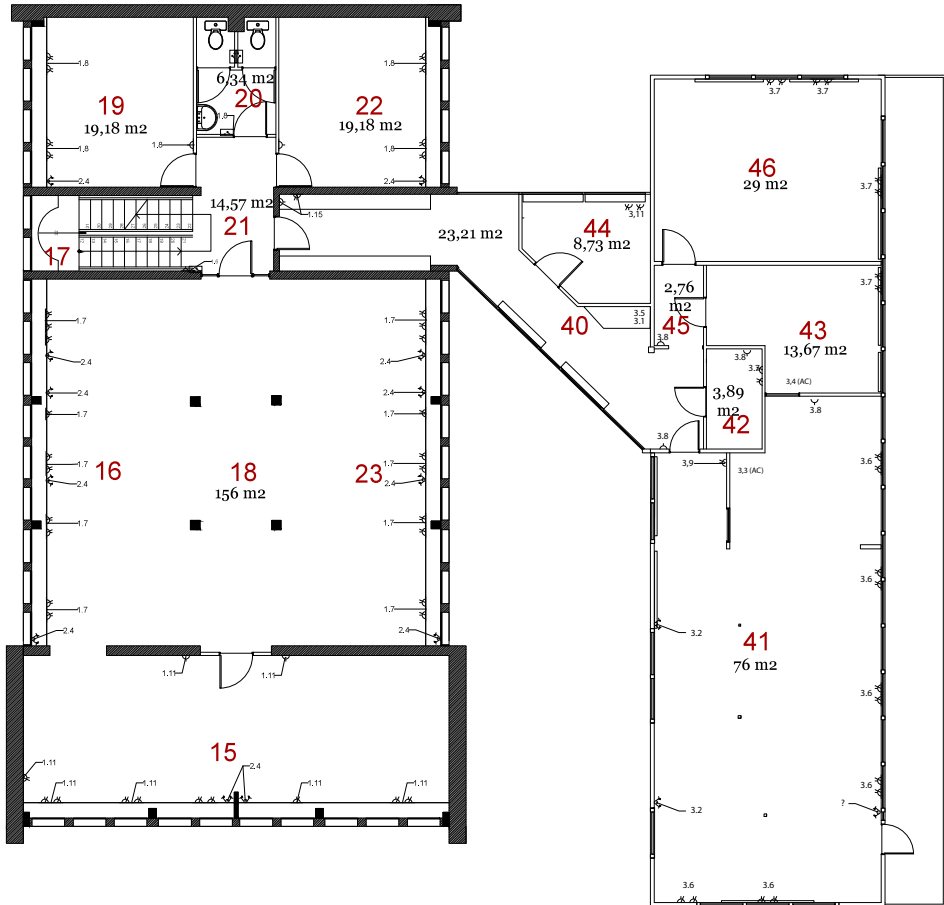

26  
24  
22  
20  
18  
16  
14  
12  
10  
8  
6  
4  
2  
0

13  
12  
11  
10  
9  
8  
7  
6  
5  
4  
3  
2  
1  
0

- Symbols**
- ⌘ Double socket
  - ▽ Single socket
  - Heater
  - ⎓ Light switch
  - ⌘ Window dimmer

First Floor

- Symbols**
- ⌘ Double socket
  - ▽ Single socket
  - Heater
  - ⎓ Light switch
  - ⌘ Window dimmer

Second Floor

page nr. **02**

Sockets plan of Main Building and Portacabin

Scale  
1:200

Date  
05.02.2015

Drawn by Ni Nan