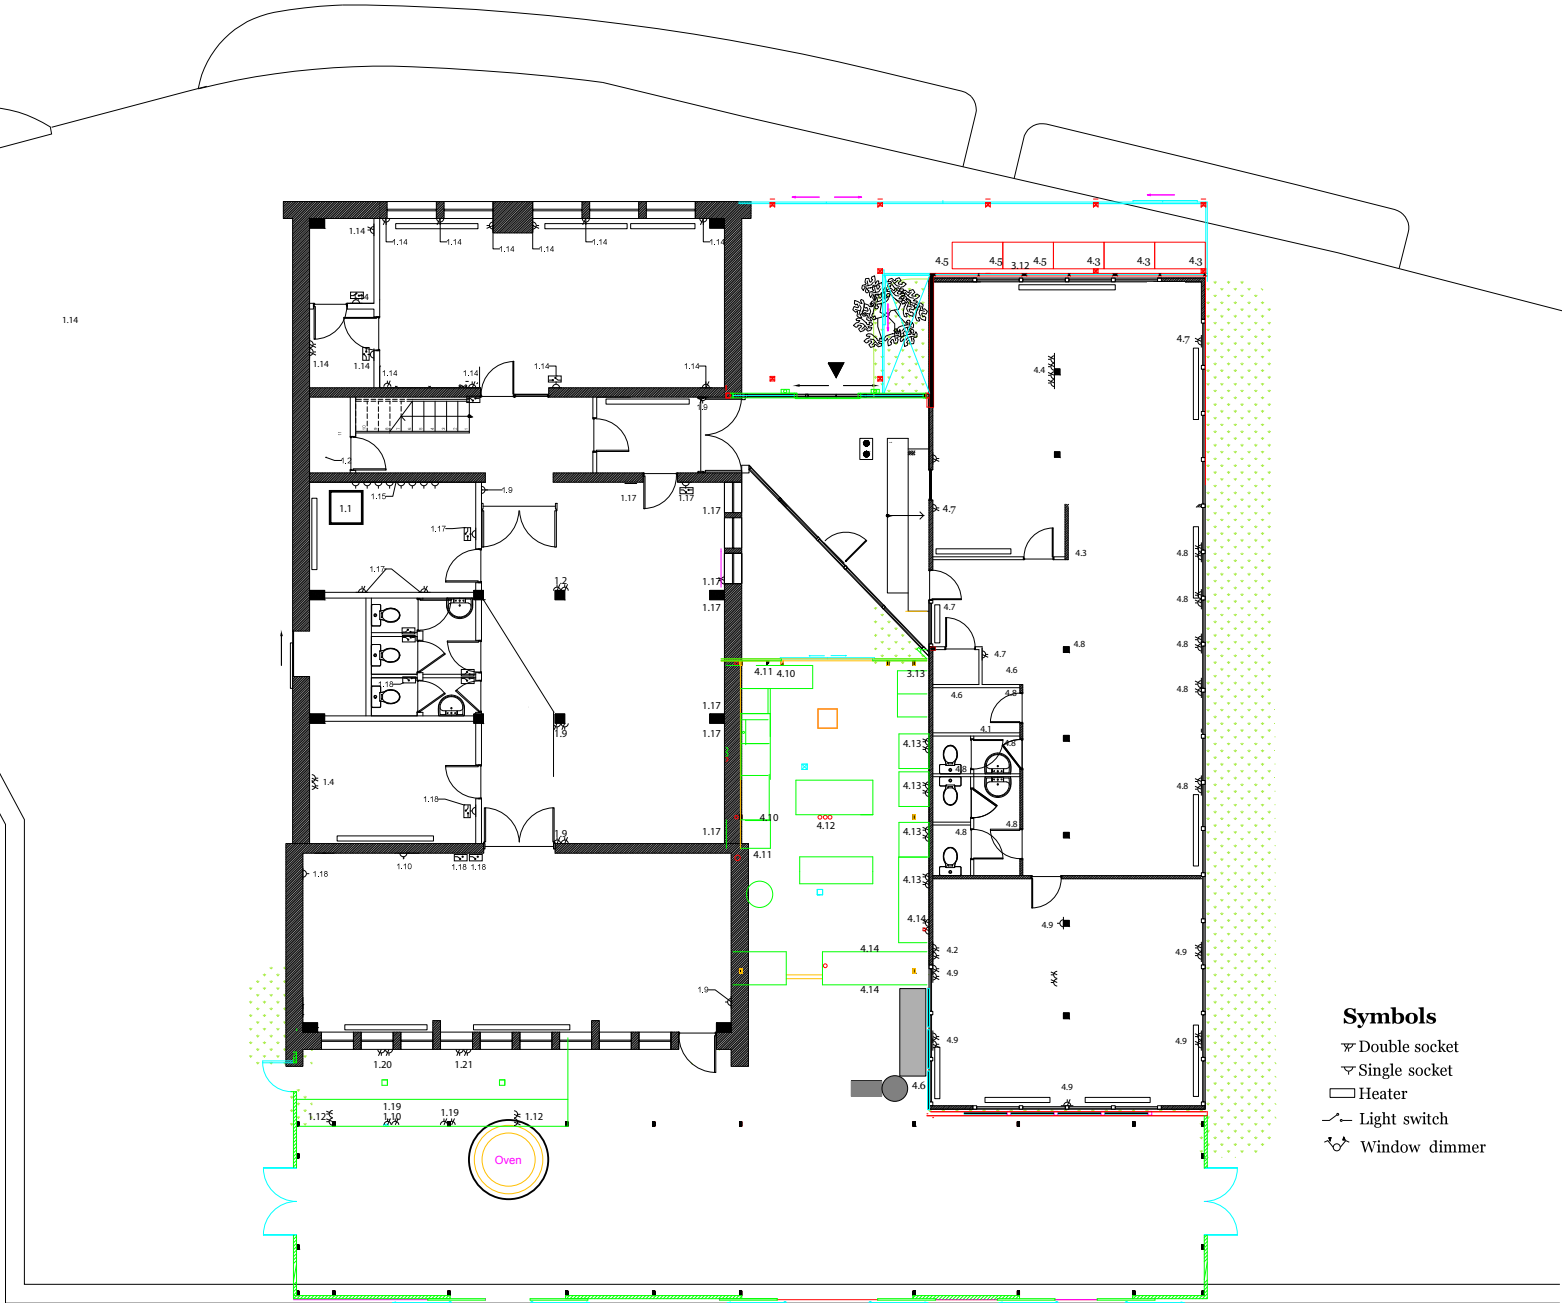

24  
22  
20  
18  
16  
14  
12  
10  
8  
6  
4  
2  
0  
0  
1  
2  
3  
4  
5  
6  
7  
8  
9  
10  
11  
12

## Sockets plan of Main Building and Portacabin

Scale  
1:200

Drawn by  
Ni Nan edited by Saro

Date  
22-03-2017